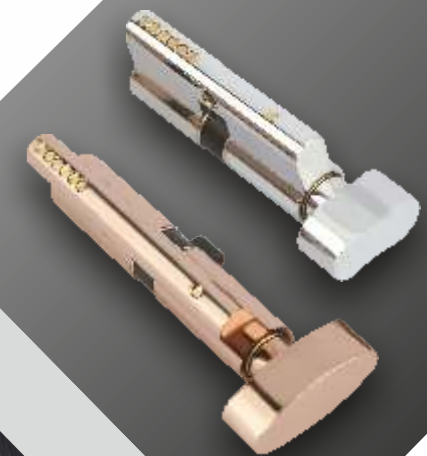

BCC
 (Black Copper)

PVD Finishes :

RG
 (Rose Gold)

Gold

FAB INTERIORS

Plot No. - 3950, Balaji Chowk, GIDC, Phase-3, Dared, Jamnagar - 361004 Gujarat (INDIA).

- Phone : +91-9429806177
- Customer Care : +91-288-2730709
- Web Site : www.fabbathinteriors.com
- E-mail : info@fabbathinteriors.com