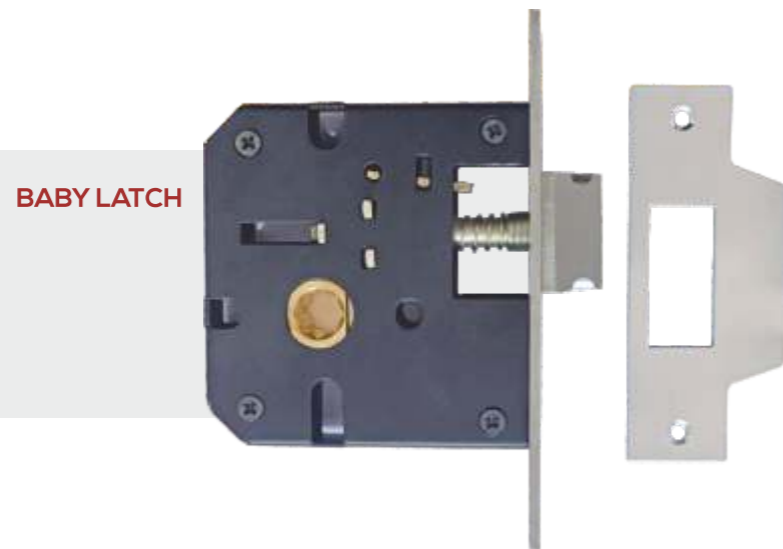

AB (Antique Brass)

SL (Satin Lacquer)

FM010
GRACE

BCM (Black Matt)

S.S. (Steel Satin)

FM012
ADVENT

LOCK BODY
CODE
45x85
50x85
60x85

BABY LATCH
CODE
SIZE

DEAD LOCK
CODE
SIZE

SIZE
60mm
70mm
80mm
90mm
100mm

SIZE
60mm
70mm
80mm
90mm
100mm

SIZE
60mm
70mm
80mm
90mm
100mm

SIZE
30 + 10 mm
35 + 10 mm
40 + 10 mm
45 + 10 mm

SIZE
30 + 10 mm
35 + 10 mm
40 + 10 mm
45 + 10 mm